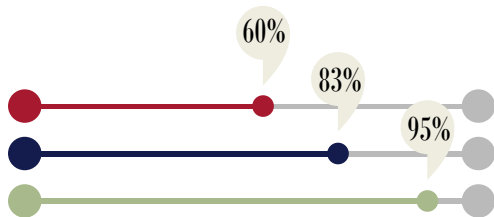

Eastside Christian School

Infographic

Low Tuition Cost

Our annual tuition has no hidden fees and is one of the lowest on the Eastside. We believe you'll find our all-inclusive K-5 ($14,100) and 6-8 tuition ($15,000) to be a superb value for private education in our area.

ecswa.org/admissions

Christian Worldview

From daily Bible teaching to weekly Chapel, spiritual development to leadership training, we emphasize Christian values, relationships, behavior and character in all that we do.

ecswa.org/spiritual-life

Education Excellence

ECS is a local leader in academics. In addition to our accelerated math program, we have significantly more students meeting the standards of the Washington State Smarter Balanced tests than their peers in both local and state-wide public schools.

ecswa.org/academics/test-scores

Student-Teacher Ratio

Our low student-teacher ratios enable our teachers to give each student personalized attention throughout the year.

Preschool - 7:1

Kindergarten-1st grade - 9:1

2nd-5th grade - 15:1

Middle School - 15:1

Loving Community

More than 90% of our K-7 families choose to re-enroll each year. This is one of several indications that families love our Christ-centered community.

Students thrive because they are known and loved by caring staff and supportive families.